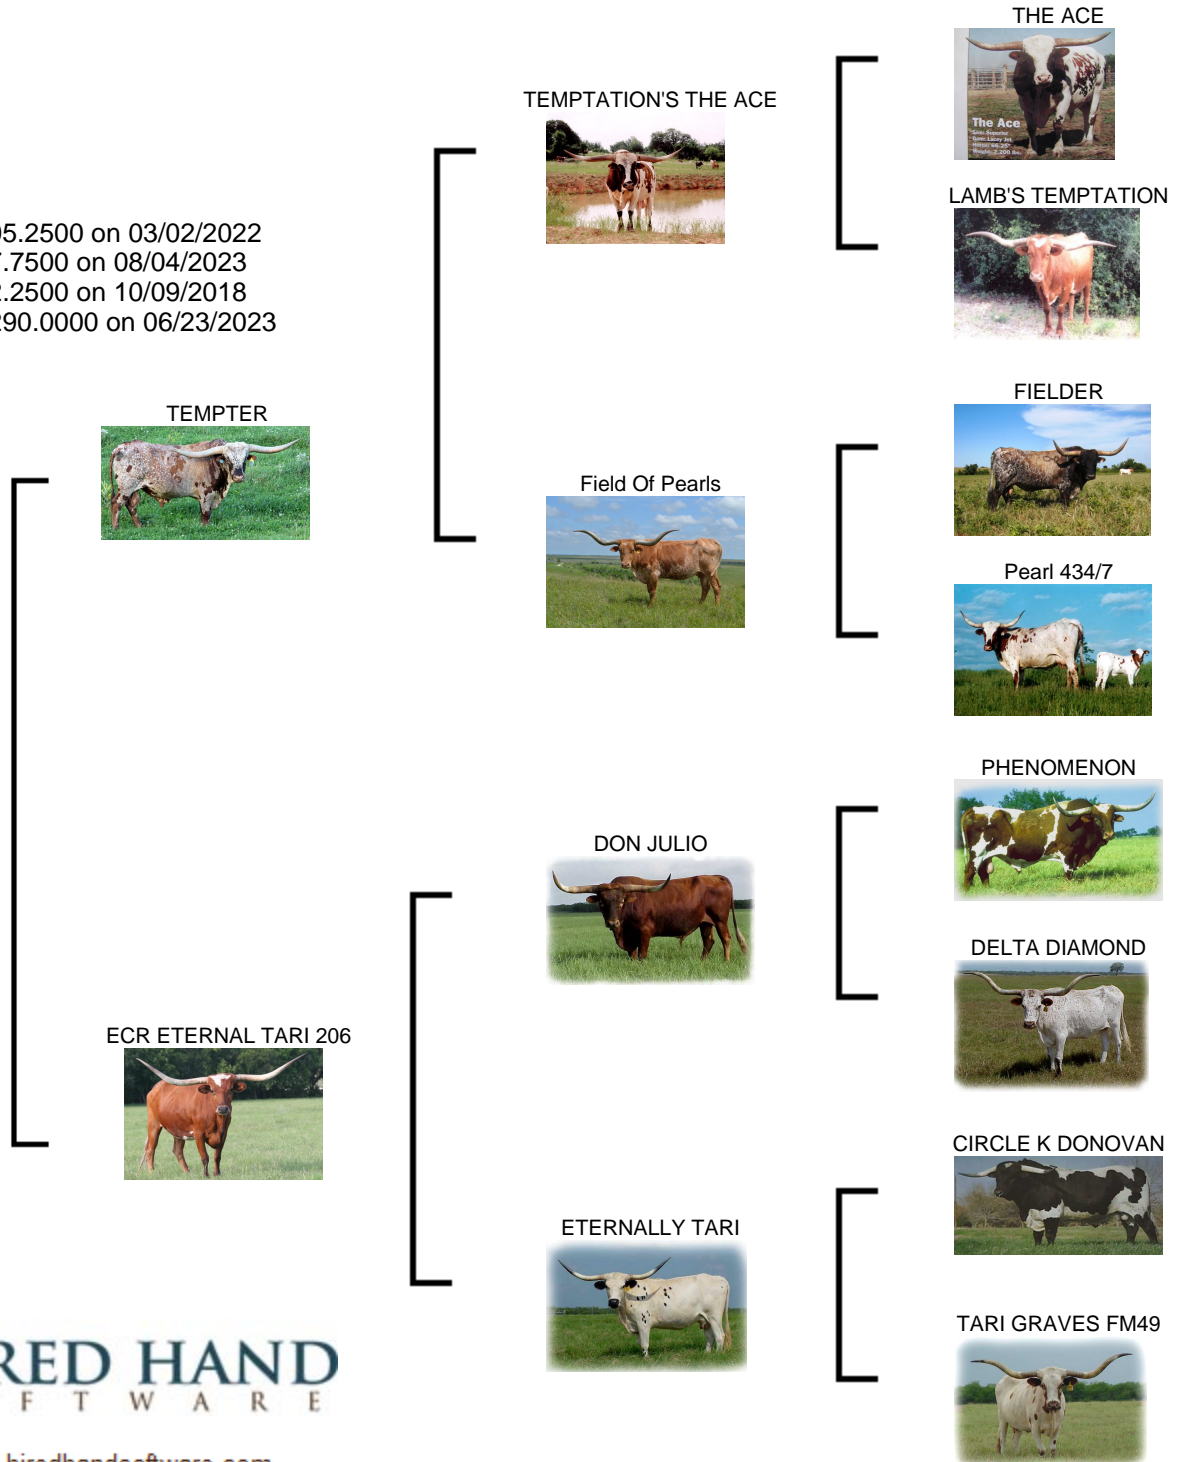

# SHAMROCK TARI'S TEMPTRESS - Ta

**Date of Birth:** 01/15/2011  
**Registration 1:** CTI276763  
**Breeder:** Jim Steffler  
**Owner:** Whitlock/Vanderford Partnership

Courtesy of Whitlock Longhorns

**Total Horn:** 105.2500 on 03/02/2022  
**TTT:** 97.7500 on 08/04/2023  
**Base:** 12.2500 on 10/09/2018  
**Weight:** 1290.0000 on 06/23/2023

SHAMROCK TARI'S TEMPTRESS - Tag 36

<http://www.hiredhandsoftware.com>